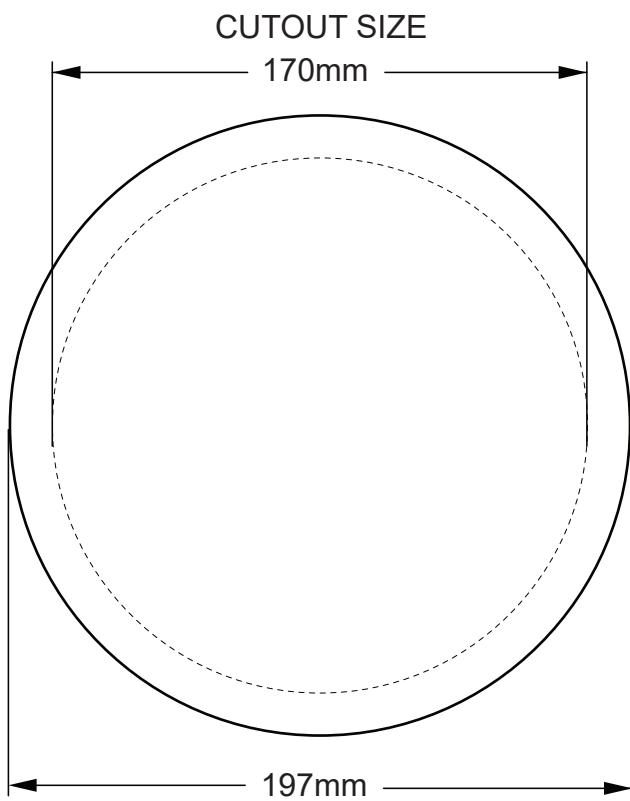

Product Dimensions: MX4C

FRONT

SIDE